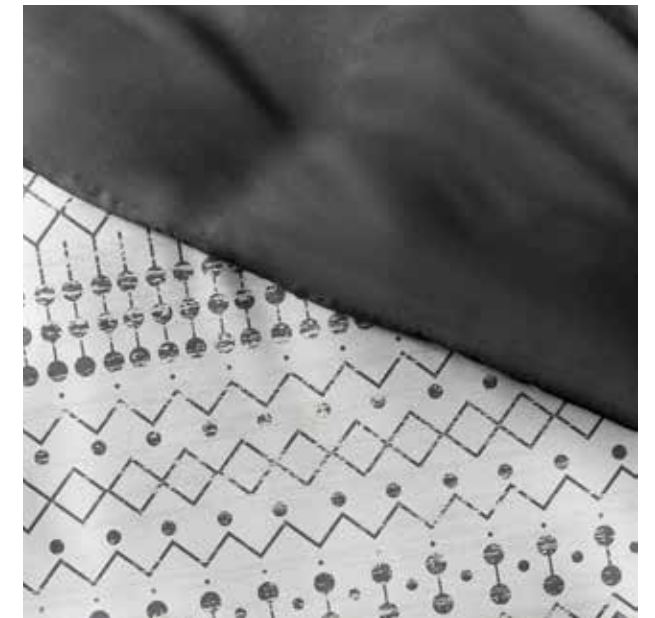

COLORS

DETAIL

- Set includes 1 duvet cover, 2 shams (T/TXL only comes with 1 sham)
- Double-brushed woven microfiber is super-soft
- Zippered closure
- 4 internal ties to keep your duvet insert from shifting
- Wrinkle-resistant
- Hypo-allergenic
- Available in: Twin/TXL, Full/Queen, King/Cal King
- Machine wash cold, tumble dry low

SIZE

SIZE	DUVET COVER W x L (IN)	SHAM H x W
TWIN/ TWIN XL	74 x 94	STANDARD - 20 x 26 + 2" FLANGE
FULL/QUEEN	96 x 96	STANDARD - 20 x 26 + 2" FLANGE
KING/CAL KING	112 x 98	KING - 20 x 36 + 2" FLANGE