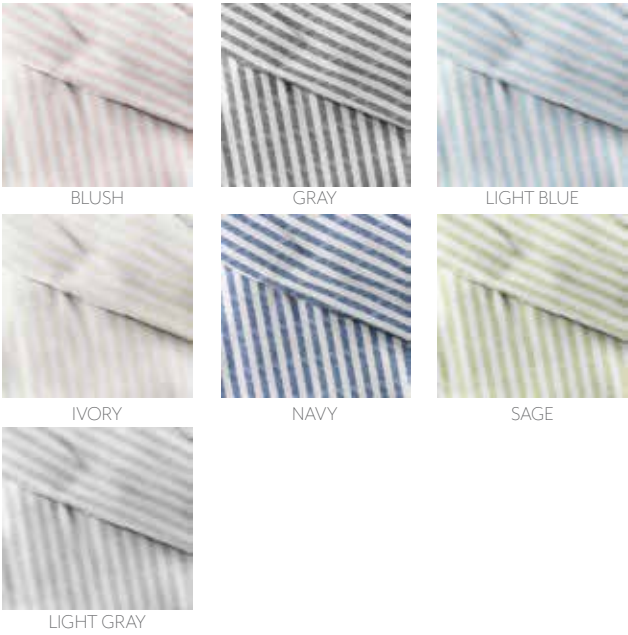

RUGGED STRIPE 3-PIECE DUVET COVER SET

Our 3-Piece Duvet Cover Set is made out of double-brushed microfiber which is super-soft to the touch and wrinkle-resistant. Duvet cover is made with a blind zipper for a seamless look. Our premium yarns are twice as durable than cotton, which means less risk to rips and wear. Naturally hypo-allergenic, our duvet covers are ideal for sensitive skin and those with allergies.

COLORS

DETAIL

- Set includes 1 duvet cover, 2 shams (T/TXL only comes with 1 sham)
- Double-brushed woven microfiber is super-soft
- Zippered closure
- 4 internal ties to keep your duvet insert from shifting
- Wrinkle-resistant
- Hypo-allergenic
- Available in: Twin/TXL, Full/Queen, King/Cal King
- Machine wash cold, tumble dry low

SIZE

SIZE	DUVET COVER W x L (IN)	SHAM H x W
TWIN/ TWIN XL	74 x 94	STANDARD - 20 x 26 + 2" FLANGE
FULL/QUEEN	96 x 96	STANDARD - 20 x 26 + 2" FLANGE
KING/CAL KING	112 x 98	KING - 20 x 36 + 2" FLANGE