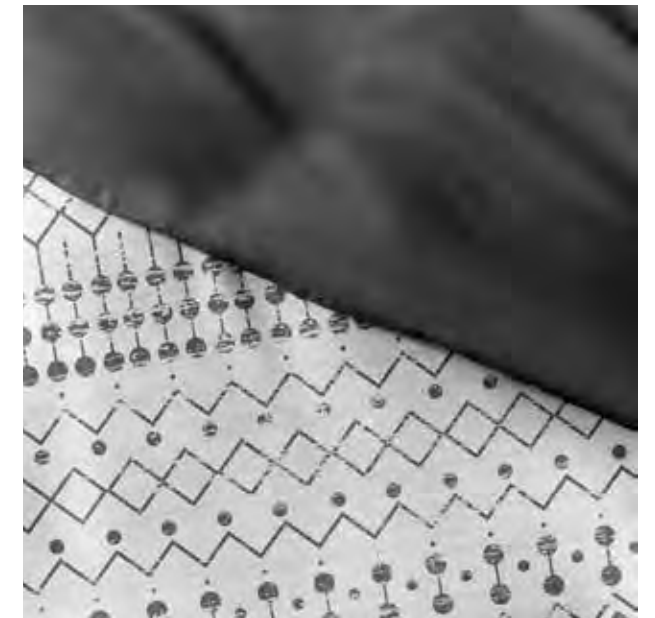

COLORS

DETAIL

- Set includes 1 duvet cover, 2 shams (T/TXL only comes with 1 sham)
- Double-brushed woven microfiber is super-soft
- Zippered closure
- 4 internal ties to keep your duvet insert from shifting
- Wrinkle-resistant
- Hypo-allergenic
- Available in: Twin/TXL, Full/Queen, King/Cal King
- Machine wash cold, tumble dry low

SIZE

SIZE	DUVET COVER	SHAM
	W x L (IN)	H x W
TWIN/ TWIN XL	74 x 94	STANDARD - 20 x 26 + 2" FLANGE
FULL/QUEEN	96 x 96	STANDARD - 20 x 26 + 2" FLANGE
KING/CAL KING	112 x 98	KING - 20 x 36 + 2" FLANGE