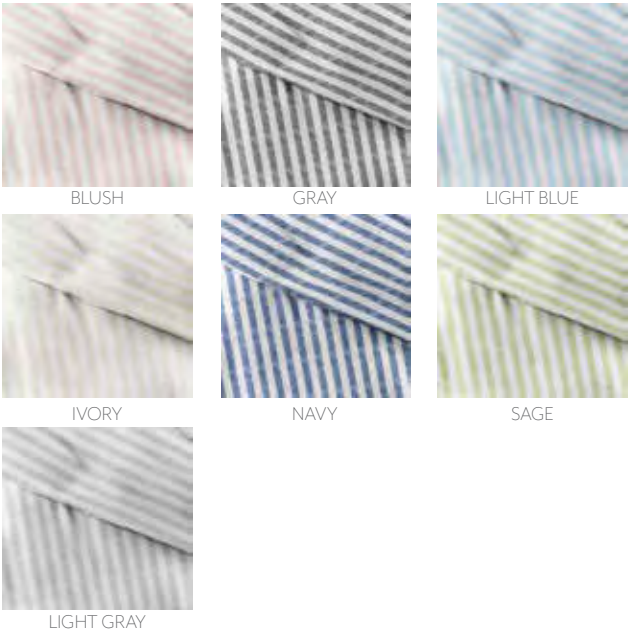

RUGGED STRIPE 3-PIECE DUVET COVER SET

Our 3-Piece Duvet Cover Set is made out of double-brushed microfiber which is super-soft to the touch and wrinkle-resistant. Duvet cover is made with a blind zipper for a seamless look. Our premium yarns are twice as durable than cotton, which means less risk to rips and wear. Naturally hypo-allergenic, our duvet covers are ideal for sensitive skin and those with allergies.

COLORS

DETAIL

- Set includes 1 duvet cover, 2 shams (T/TXL only comes with 1 sham)
- Double-brushed woven microfiber is super-soft
- Zippered closure
- 4 internal ties to keep your duvet insert from shifting
- Wrinkle-resistant
- Hypo-allergenic
- Available in: Twin/TXL, Full/Queen, King/Cal King
- Machine wash cold, tumble dry low

SIZE

SIZE	DUVET COVER W x L (IN)	SHAM H x W
TWIN/ TWIN XL	74 x 94	STANDARD - 20 x 26 + 2" FLANGE
FULL/QUEEN	96 x 96	STANDARD - 20 x 26 + 2" FLANGE
KING/CAL KING	112 x 98	KING - 20 x 36 + 2" FLANGE