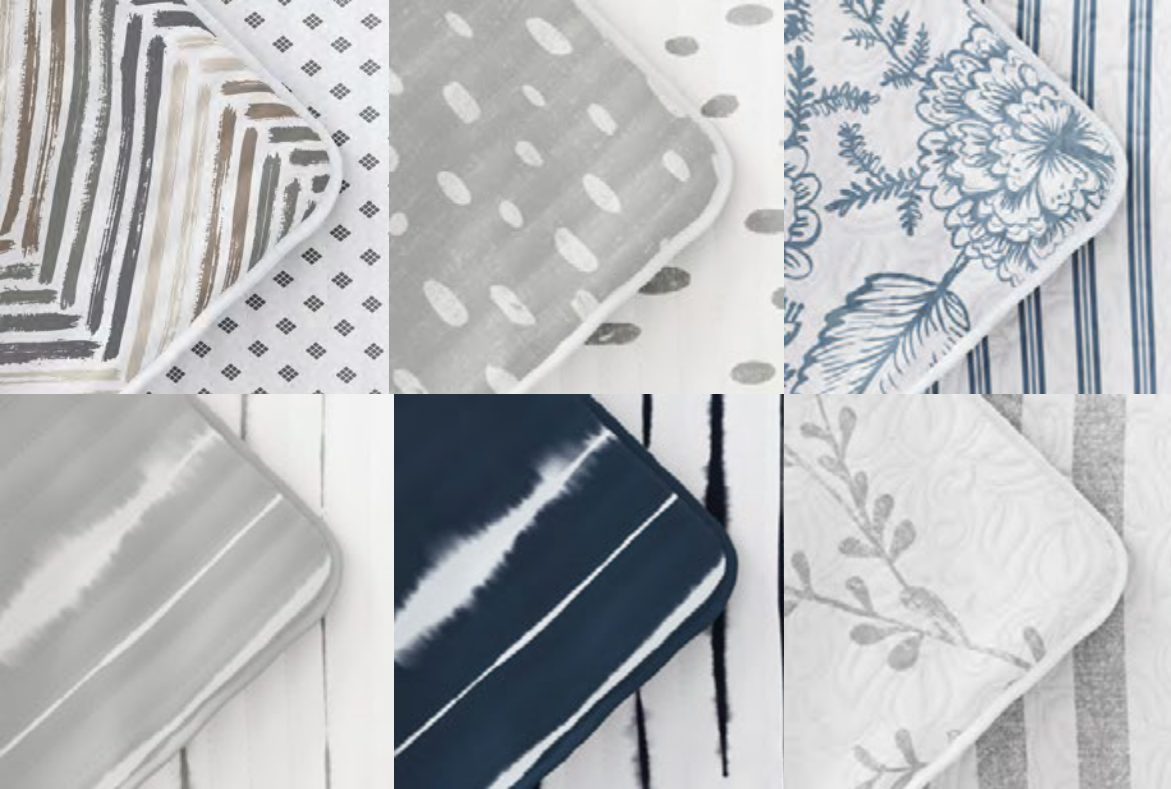

Double Sided Pattern Quilt Set
Prewashed fabric & new more plush, poly fill

Twin Size Set

- 1 Quilted Coverlet: 70" x 90"
- 1 Standard Sham: 20" x 26"

Queen Size Set

- 1 Quilted Coverlet: 90" x 94"
- 2 Standard Shams: 20" x 26"

King Size Set

- 1 Quilted Coverlet: 106" x 96"
- 2 King Shams: 20" x 36"

Made from 100 percent imported 95 GSM
Microfiber

Easy Care: Machine wash cold, tumble dry low,
wrinkle resistant, no ironing necessary Do not
bleach or use fabric softener